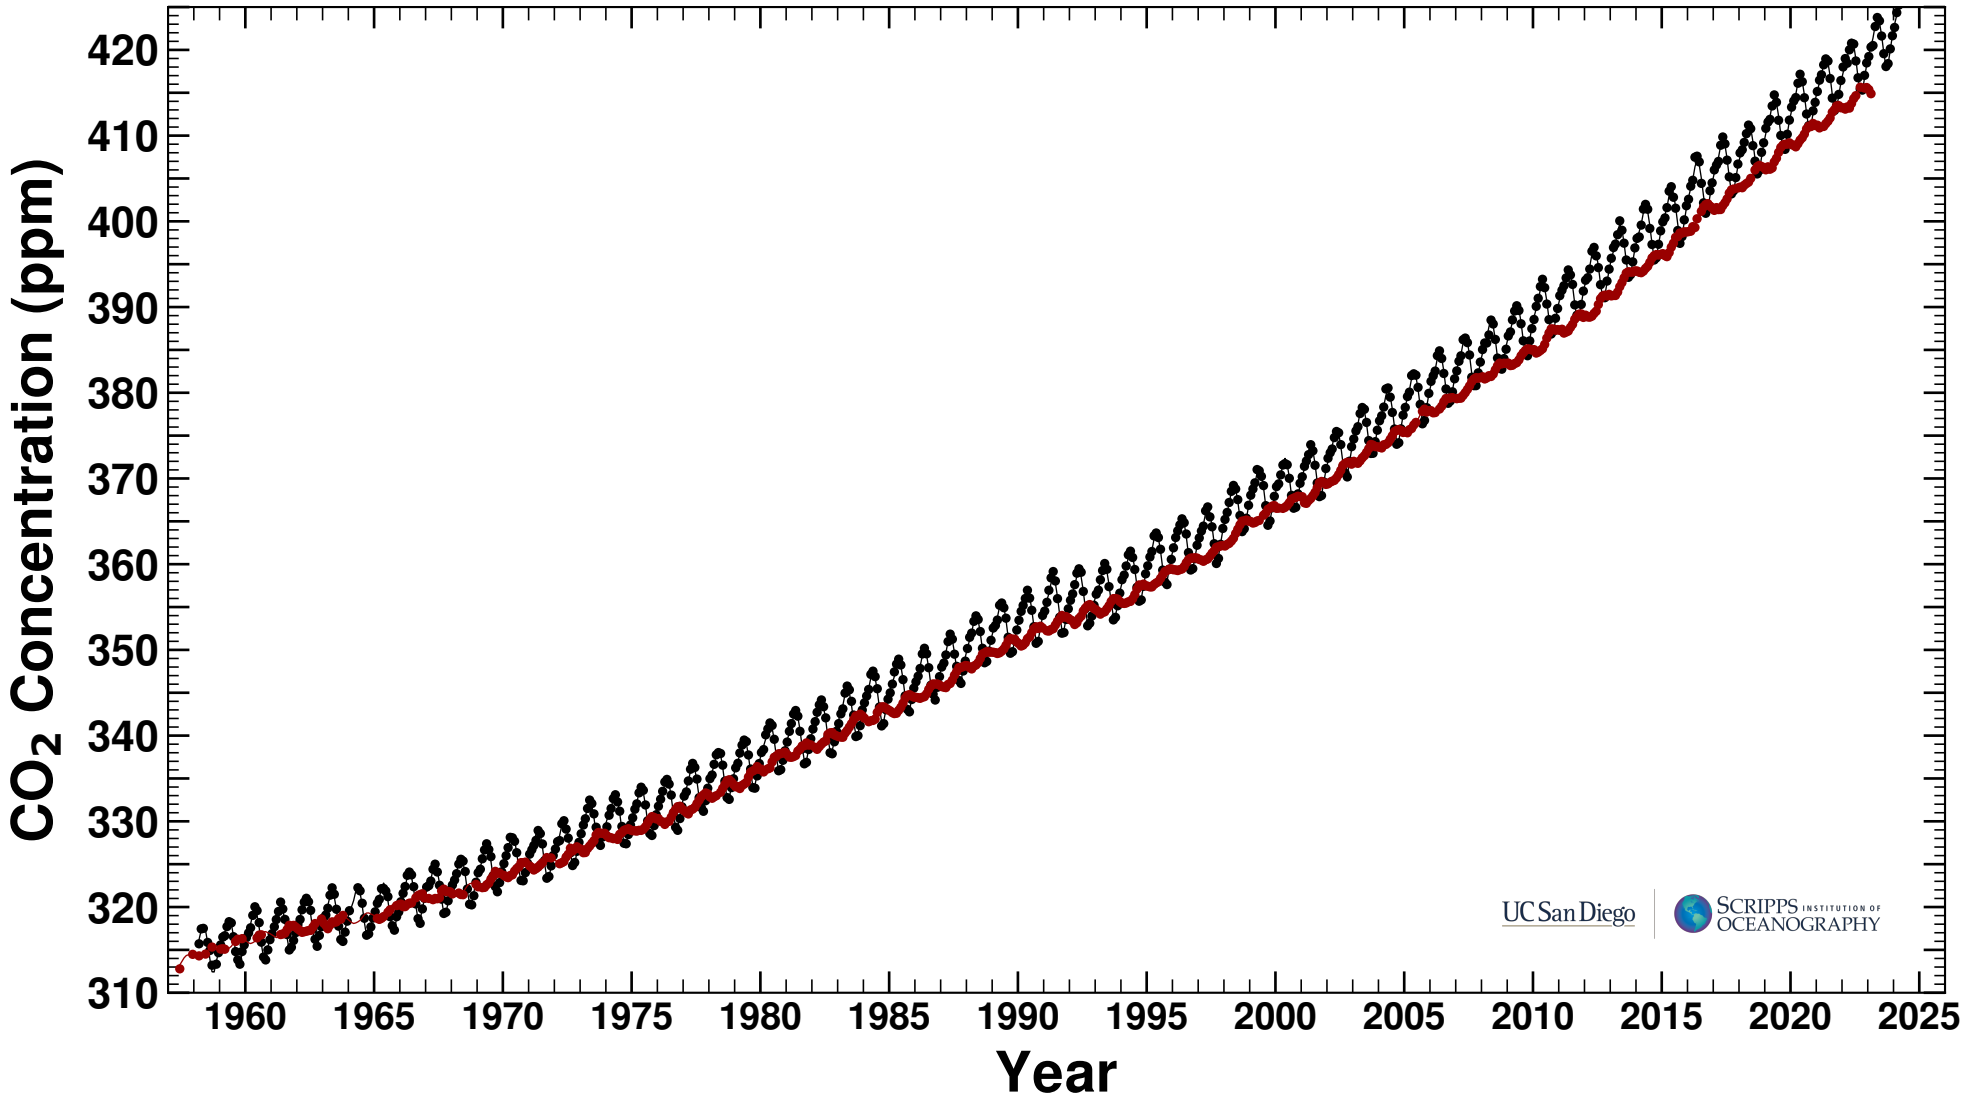

Mauna Loa Observatory, Hawaii and South Pole, Antarctica Monthly Average Carbon Dioxide Concentration

Data from Scripps CO₂ Program Last updated April 2024

UC San Diego